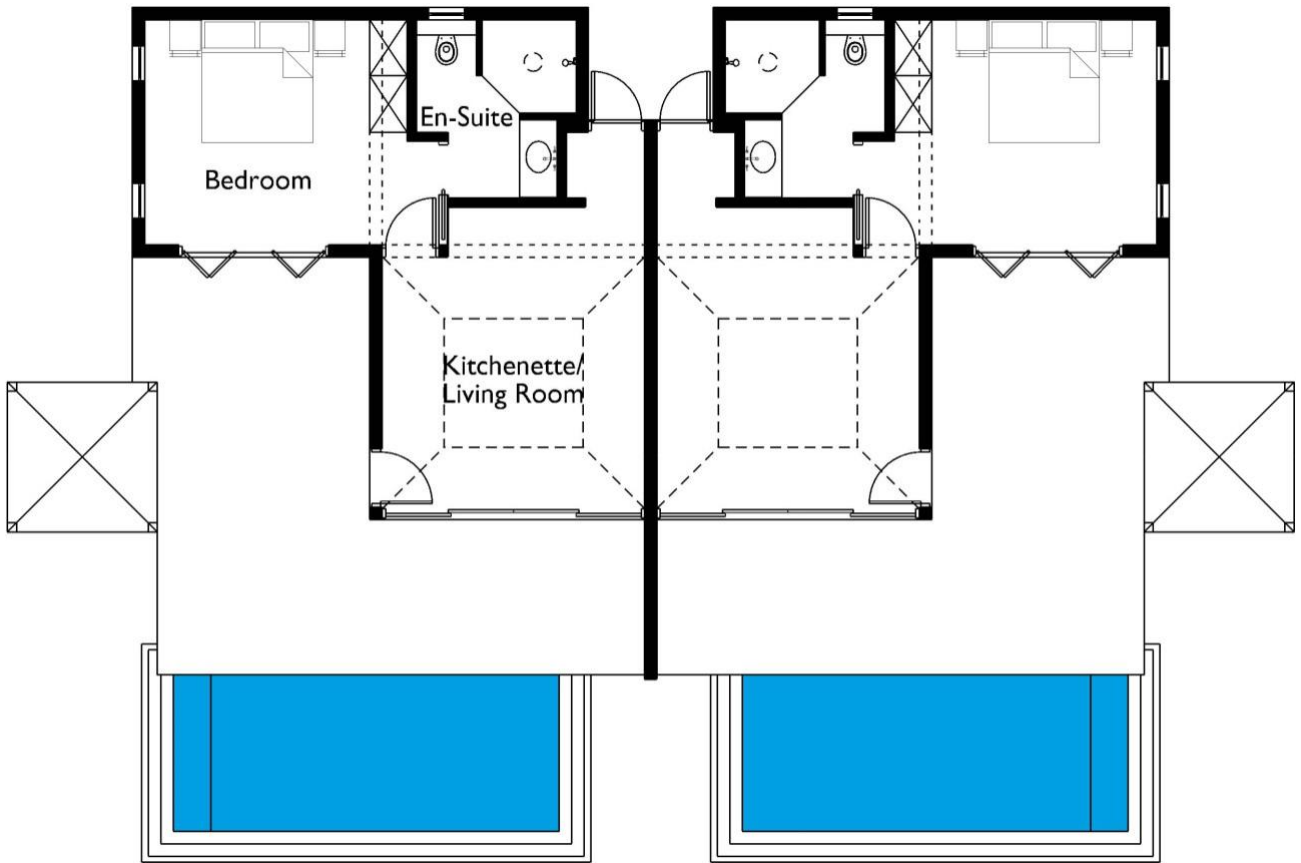

One Bed Beach Cottages

THE LIMING - BEQUIA

The Liming, Bequia offers the ultimate in luxury accommodation and hospitality services. Comprising of Beach Cottages, Building Lots Suitable for building Beach Villas, Ridge Villas and spectacular panoramic Ridge Top Villas.

Robert Croll & Alex Milne
Email: realestate@thelimingbequia.com
www.thefmgroup.co.uk

ONE BEDROOM

Ground Floor

Kitchenette/Living	22 sqm	238 sqf
Master Bedroom	17 sqm	181 sqf
Terrace	42 sqm	452 sqf
Pool	16 sqm	172 sqf

Total Area	104 sqm	1,114 sqf
-------------------	----------------	------------------

AREAS ARE FULLY SHOWN AND ROUNDED UP TO NEAREST WHOLE NUMBER.