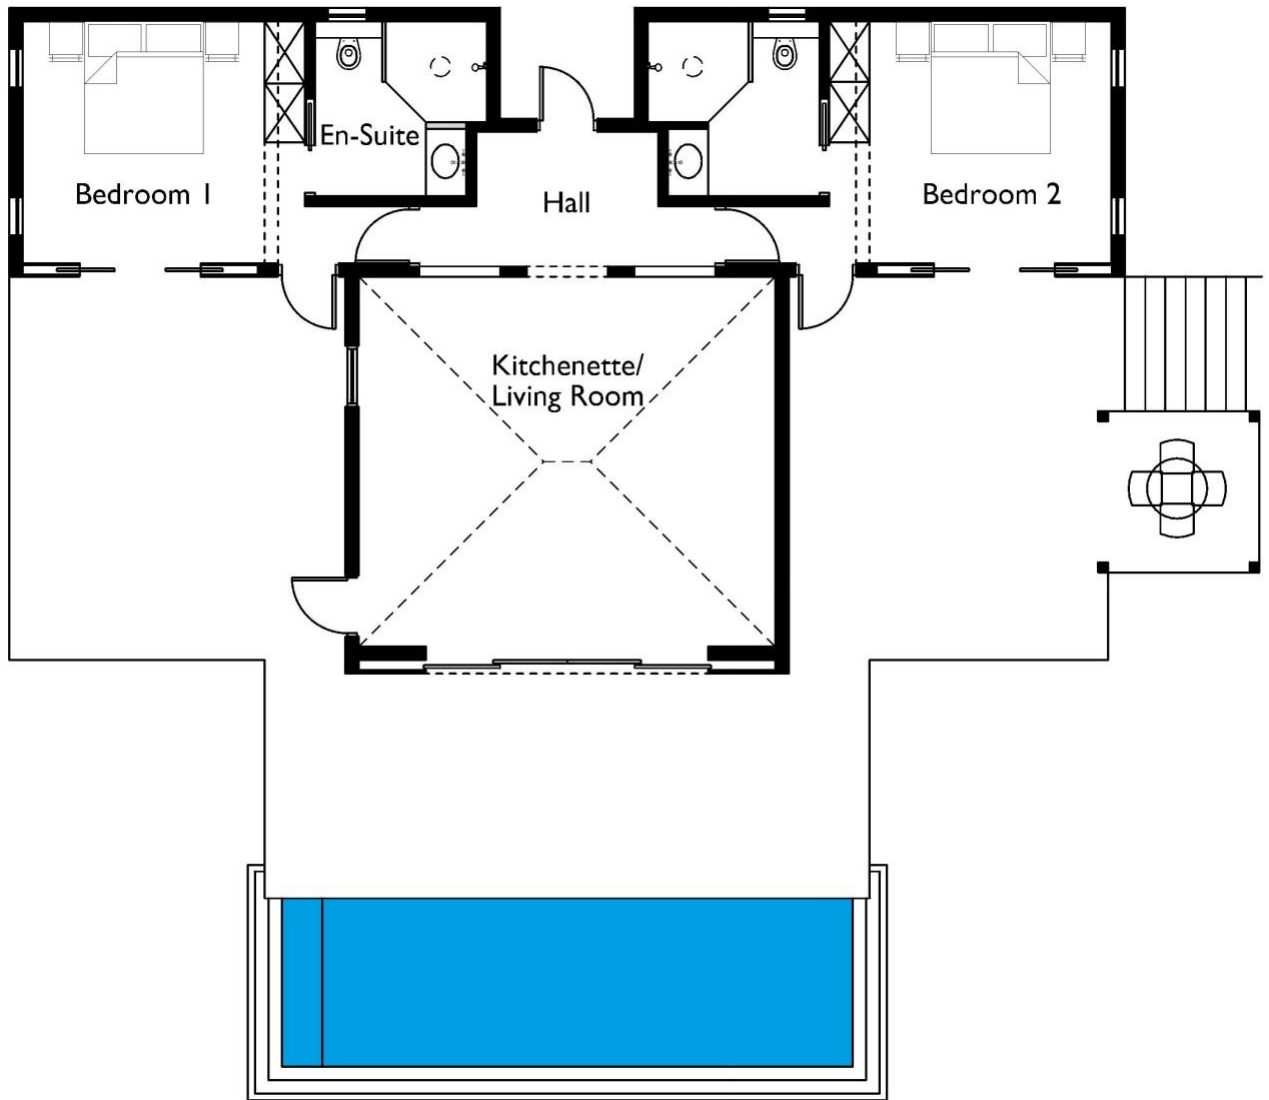

Two Bed Beach Cottages

THE LIMING - BEQUIA

The Liming, Bequia offers the ultimate in luxury accommodation and hospitality services. Comprising Beach Cottages. Building Lots Suitable for building Beach Villas, Ridge Villas and spectacular panoramic Ridge Top Villas.

Robert Croll & Alex Milne
Email: realestate@thelimingbequia.com
www.thelimingrealestate.com

TWO BEDROOM

Ground Floor

Kitchenette/Living Room	36 sqm	392 sqf
Bedroom 1	17 sqm	187 sqf
Bedroom 2	17 sqm	187 sqf
Terrace	97 sqm	1,039 sqf
Pool	22 sqm	236 sqf

Total Area	303 sqm	2,262 sqf
-------------------	----------------	------------------

AREAS ARE FULLY SHOWN AND ROUNDED UP TO NEAREST WHOLE NUMBER.