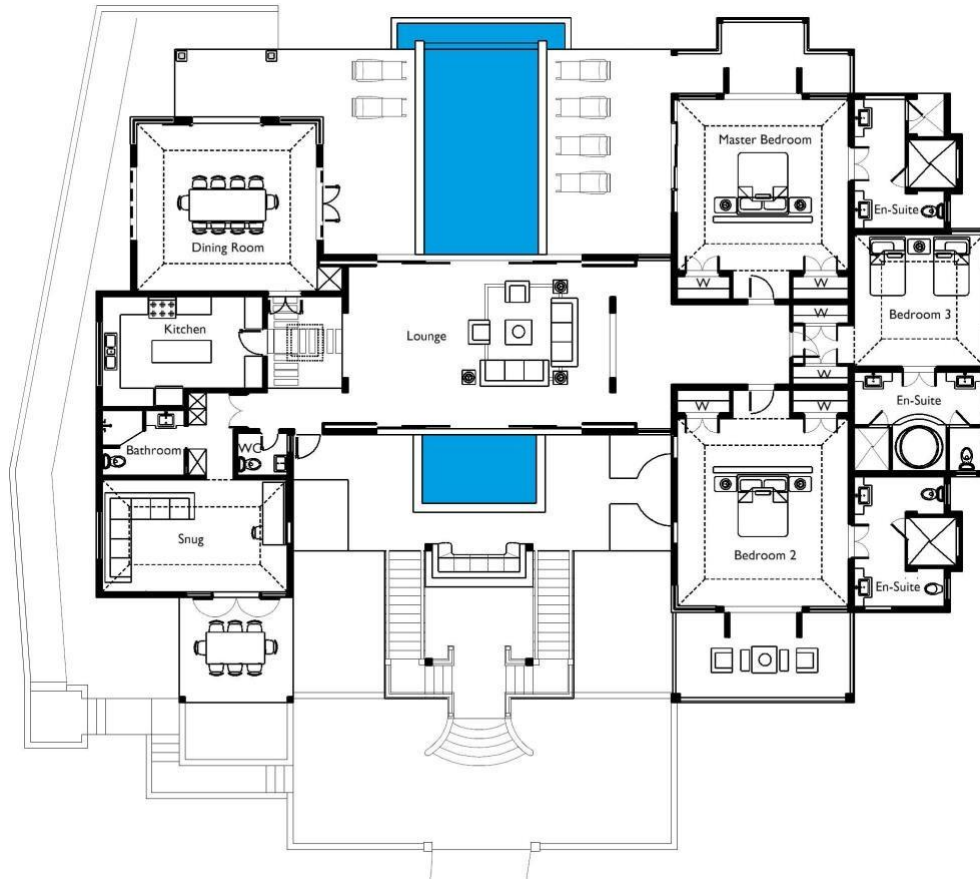

The Ridgetop Villas

THE LIMING - BEQUIA

The Liming, Bequia offers the ultimate in luxury accommodation and hospitality services. Comprising of Beach Cottages, Beach Villas, Ridge and spectacular panoramic Ridge Top Villas.

Robert Croll & Alex Milne
Email: realestate@thelimingbequia.com
www.thelimingrealestate.com

UPPER FLOOR

First Floor

Lounge	84 sqm	904 sqf
Dining Room	35 sqm	377 sqf
Kitchen	19 sqm	205 sqf
Snug	24 sqm	258 sqf
Master Bedroom	36 sqm	388 sqf
Bedroom 2	40 sqm	431 sqf
Bedroom 3	22 sqm	237 sqf
Total Floor Internal Area	325 sqm	3,498 sqf
Pool	27 sqm	291 sqf
Plunge Pool	9 sqm	97 sqf

Ground Floor

Bedroom 4	24 sqm	258 sqf
Bedroom 5	40 sqm	431 sqf
Total Floor Internal Area	111 sqm	1,195 sqf
Outdoor Living Space	137 sqm	1,475 sqf
Outdoor Terrace	338 sqm	3,638 sqf

AREAS ARE FULLY SHOWN AND ROUNDED UP TO NEAREST WHOLE NUMBER.