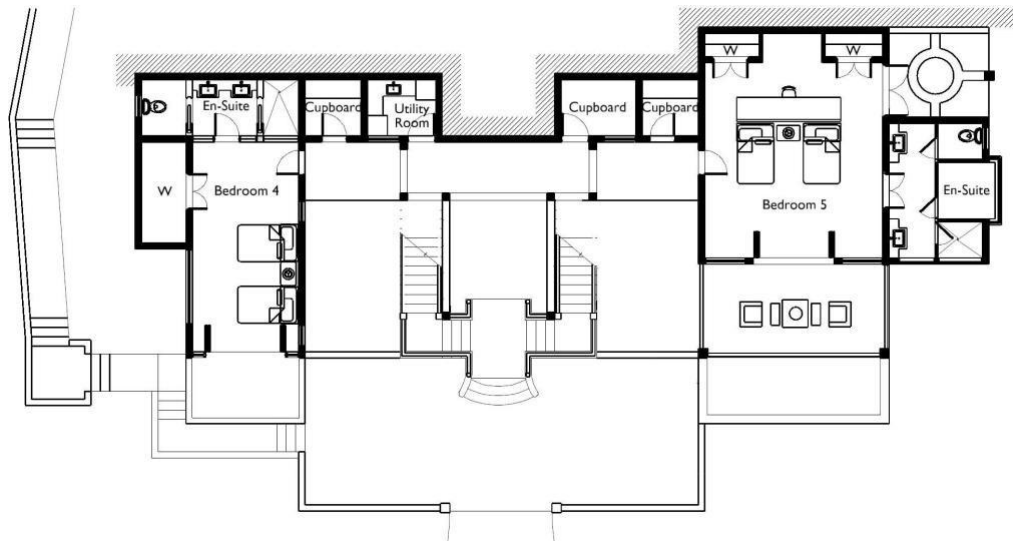

Robert Croll & Alex Milne
Email: realestate@thelimingbequia.com
www.thelimingrealestate.com

UPPER FLOOR

First Floor

Lounge	84 sqm	904 sqf
Dining Room	35 sqm	377 sqf
Kitchen	19 sqm	205 sqf
Snug	24 sqm	258 sqf
Master Bedroom	36 sqm	388 sqf
Bedroom 2	40 sqm	431 sqf
Bedroom 3	22 sqm	237 sqf
Total Floor Internal Area	325 sqm	3,498 sqf
Pool	27 sqm	291 sqf
Plunge Pool	9 sqm	97 sqf

Ground Floor

Bedroom 4	24 sqm	258 sqf
Bedroom 5	40 sqm	431 sqf
Total Floor Internal Area	111 sqm	1,195 sqf
Outdoor Living Space	137 sqm	1,475 sqf
Outdoor Terrace	338 sqm	3,638 sqf

AREAS ARE FULLY SHOWN AND ROUNDED UP TO NEAREST WHOLE NUMBER.